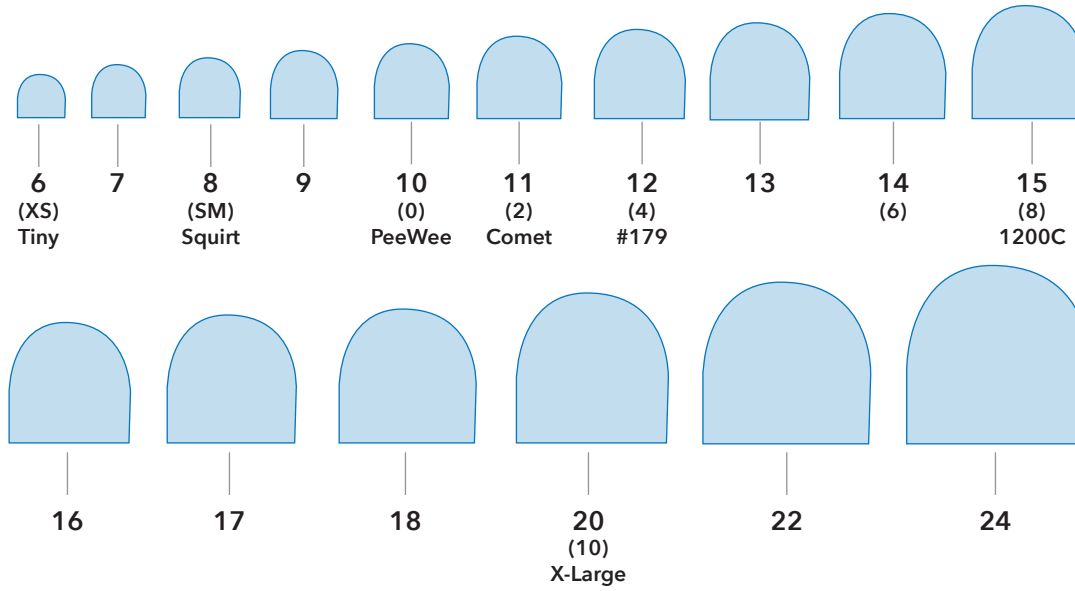

CASALI SIZING CHART

Casali Dowel Lift Shapes - Double Layer & Inflex (Shown To Scale)

Dowel Styles & Diameters

Type	Pin Diameter	Pin Height	Size Availability
Classic	3.00mm	15.50mm	All Sizes
Thin Classic Pin	2.50mm	15.50mm	7,8,9,10,11,12,13,14,15
Inflex	3.00mm	15.30mm	6,7,8,9,10,11,12,13
Inflex Thin	2.50mm	12.50mm	6,7,8,9,10,11,12,13
Short Inflex	3.00mm	10.5mm	6,7,8,9,10,11,12,13

Basic Double Layer

- Two layers - firm for support and soft for comfort and silence
- Non-Slip
- Easy to sand

Inflex Double Layer

- Side holes allow dowel to adjust to hole perfectly
- Great for heels with non-elastic pins
- No gluing needed